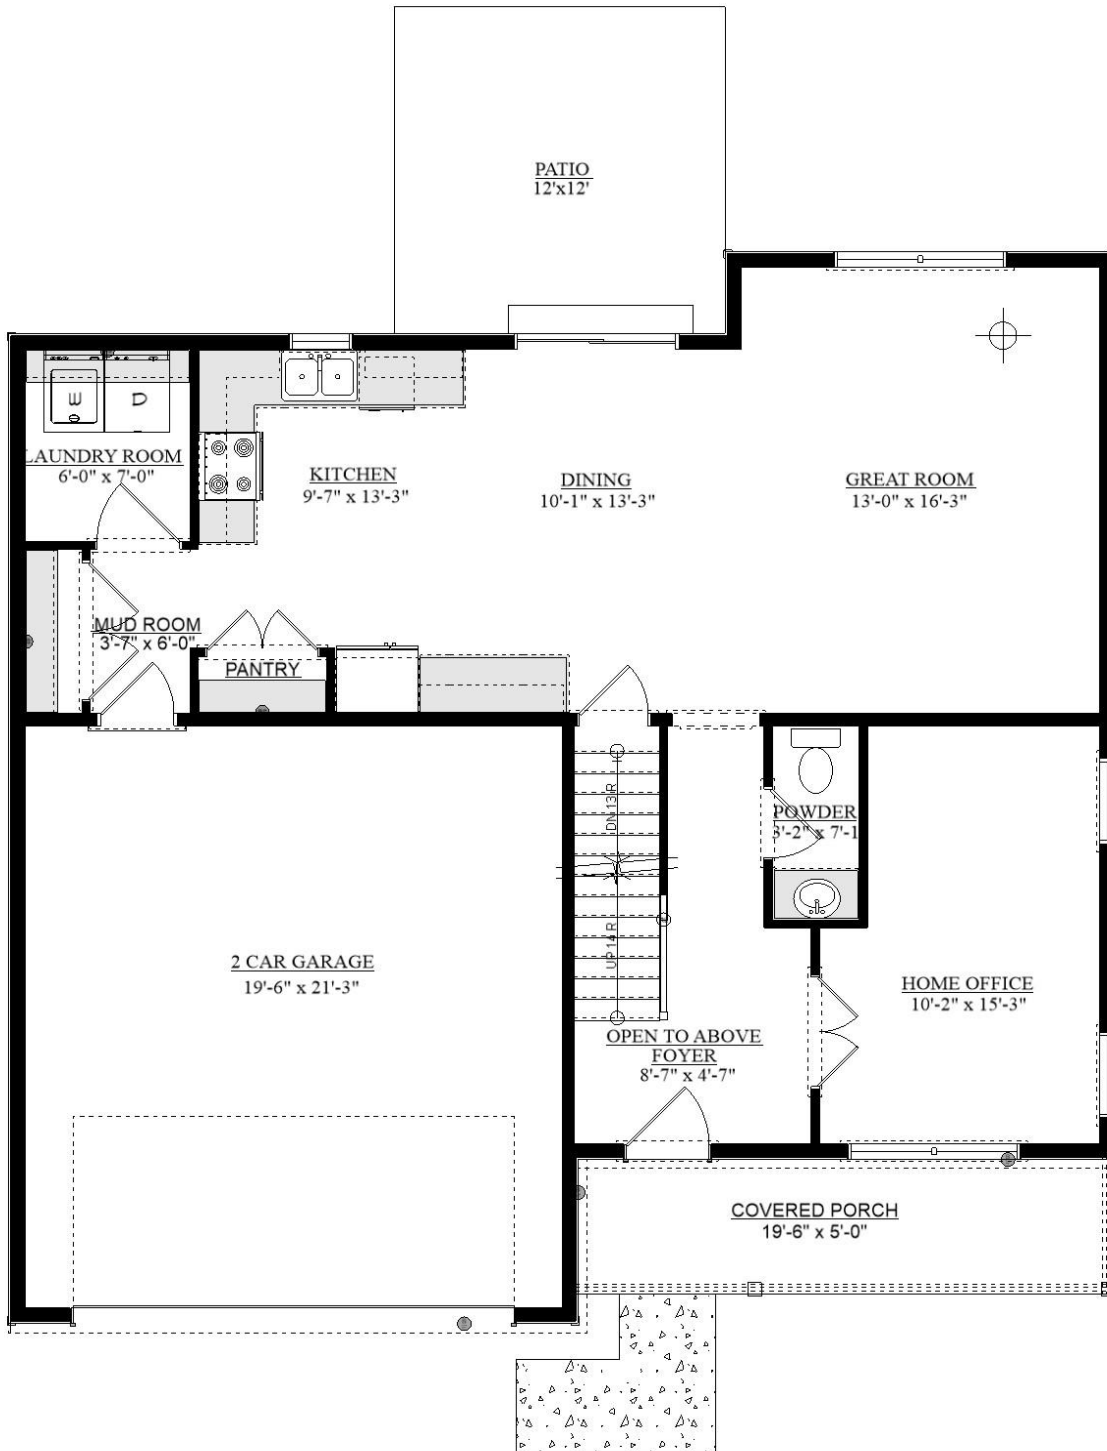

# BIRCHWOOD MODEL

2057 Sq. Ft - 4 Bedrooms - 2.5 bathrooms