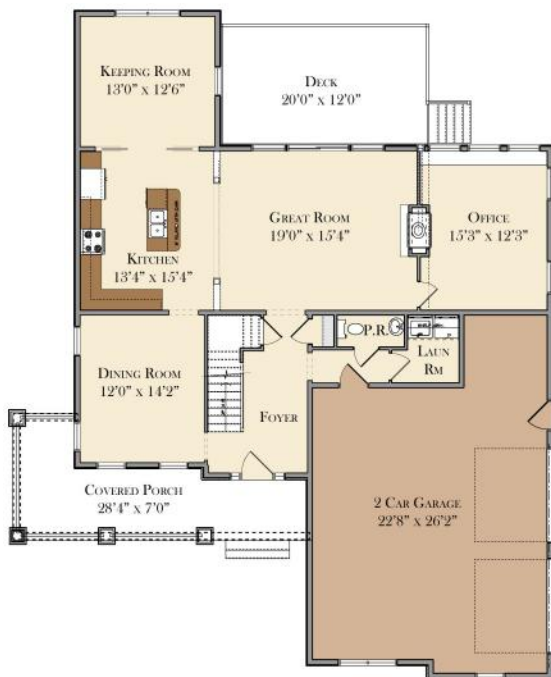

The Clement

www.goodyshomedesign.com

First Floor

Second Floor

First Floor: 1374
 Second Floor: 1120
 Total Sq. Ft.: 2494

ISMconstruction.net

ALL FLOORPLANS AND ELEVATIONS ARE ARTIST CONCEPTS AND MAY VARY FROM THE ACTUAL PRODUCT.