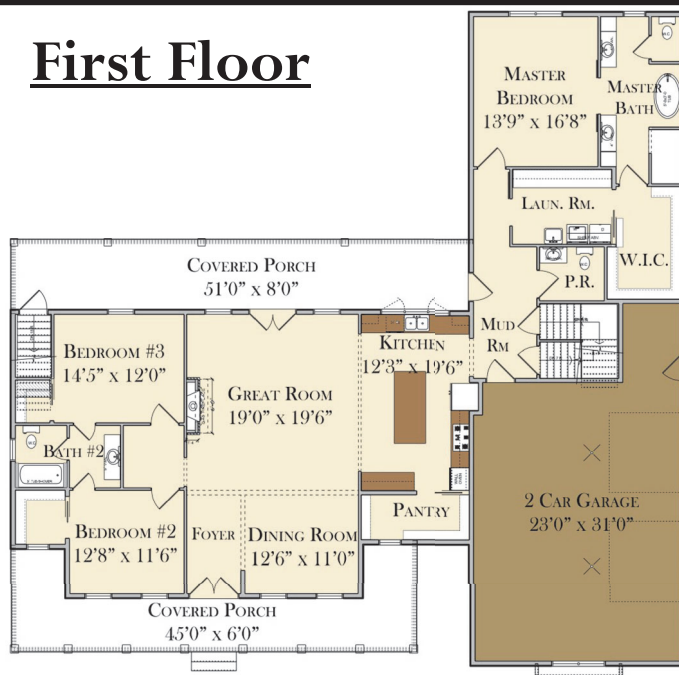

# The Hellam

GOODY'S  
HOME DESIGN

## First Floor

First Floor: 2493

Total Sq. Ft: 2493

[ISMconstruction.net](http://ISMconstruction.net)

ALL FLOORPLANS AND ELEVATIONS ARE ARTIST CONCEPTS AND MAY VARY FROM THE ACTUAL PRODUCT.