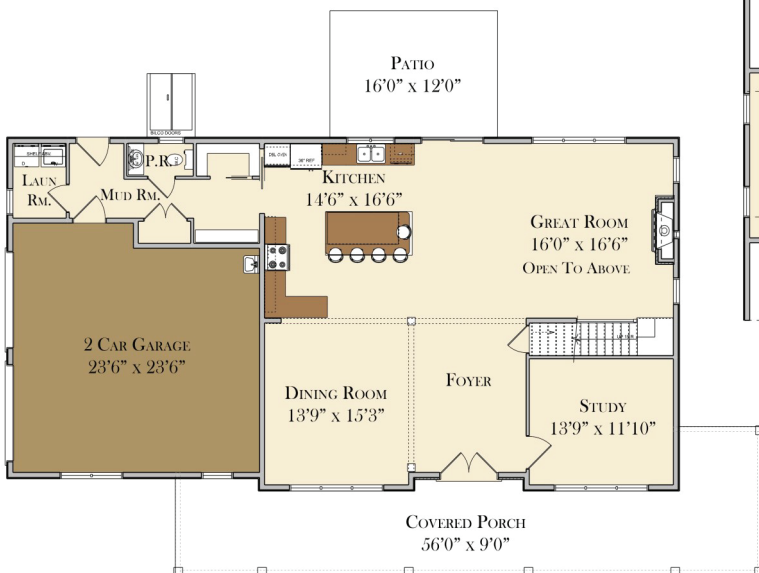

# Farm View

GOODY'S  
HOME DESIGN

## First Floor

## Second Floor

First Floor: 1534  
 Second Floor: 1506  
 Total Sq. Ft: 3040

ISMconstruction.net

ALL FLOORPLANS AND ELEVATIONS ARE ARTIST CONCEPTS AND MAY VARY FROM THE ACTUAL PRODUCT.