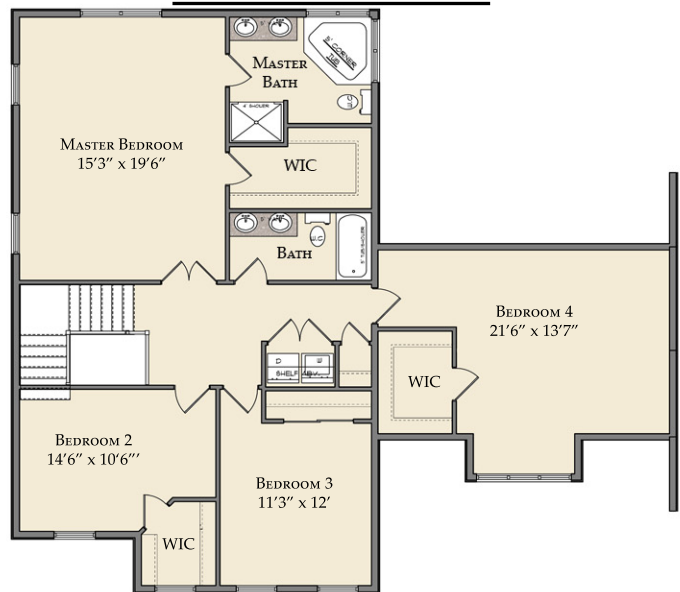

The Willow

www.goodyshomedesign.com

First Floor

Shown with Optional Whirlpool

Second Floor

First Floor: 1116
 Second Floor: 1407
 Total Sq. Ft: 2523

ISM Construction