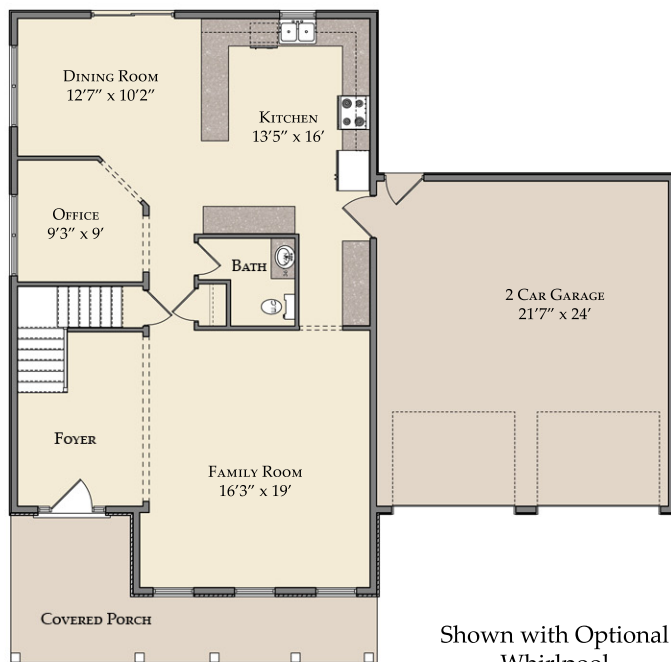

The Willow

www.goodyshomedesign.com

First Floor

Shown with Optional Whirlpool

Second Floor

First Floor: 1116
 Second Floor: 1407
 Total Sq. Ft: 2523

ISM Construction