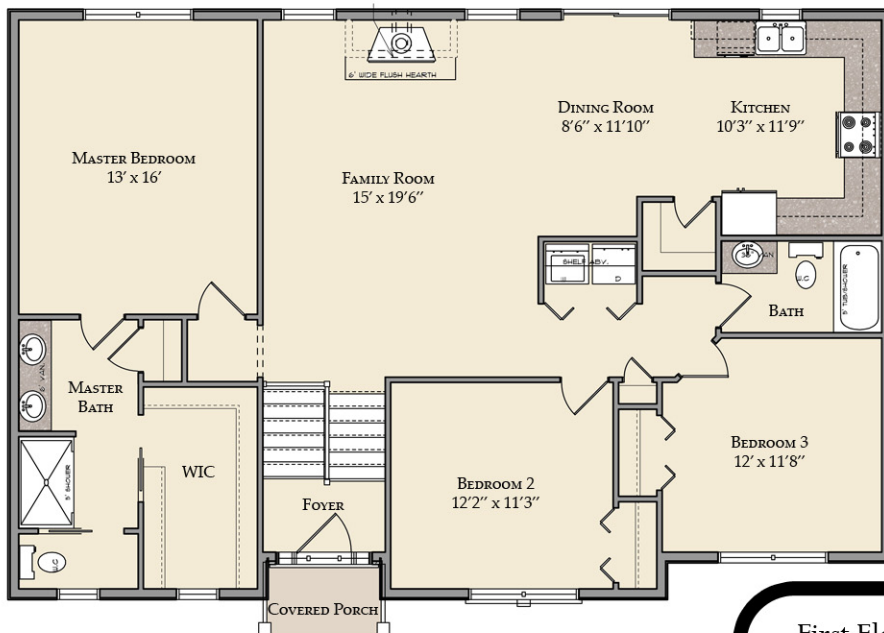

## First Floor

Optional Master Bath

Shown with Optional  
Fireplace and Whirlpool

First Floor: 1513  
Garage Below  
Total Sq. Ft: 1513

*ISM Construction*