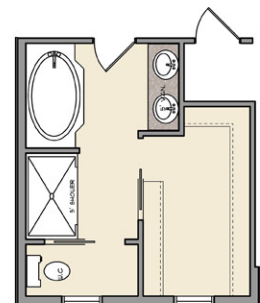

## First Floor

Optional Master Bath

Shown with Optional  
Fireplace and Whirlpool

First Floor: 1513  
Garage Below  
Total Sq. Ft: 1513

*ISM Construction*