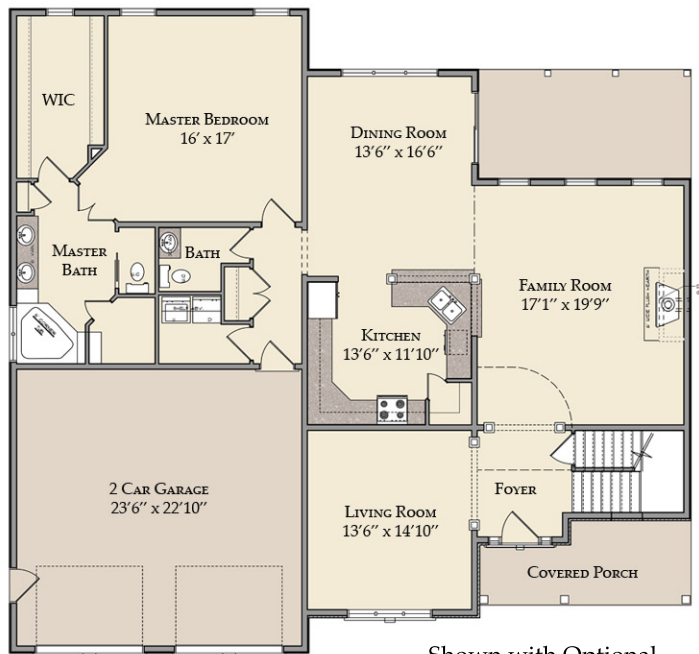

The Mt. Laurel

www.goodyshomedesign.com

First Floor

Shown with Optional
Fireplace and Whirlpool

Second Floor

First Floor: 1900
 Second Floor: 1111
 Total Sq. Ft: 3011

ISM Construction