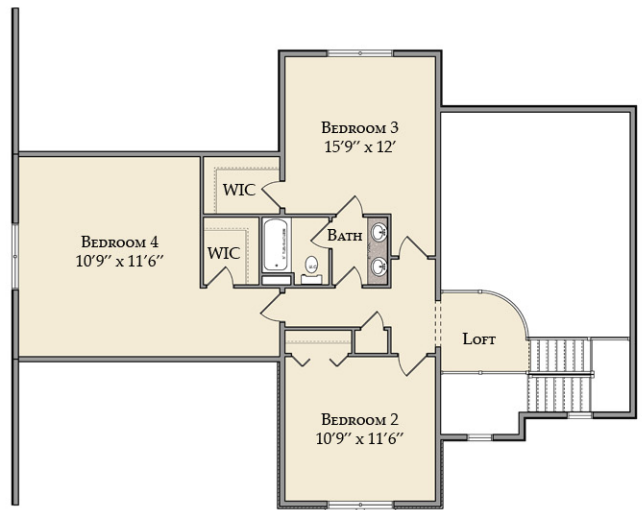

The Mt. Laurel

www.goodyshomedesign.com

First Floor

Shown with Optional
Fireplace and Whirlpool

Second Floor

First Floor: 1900
 Second Floor: 1111
 Total Sq. Ft: 3011

ISM Construction