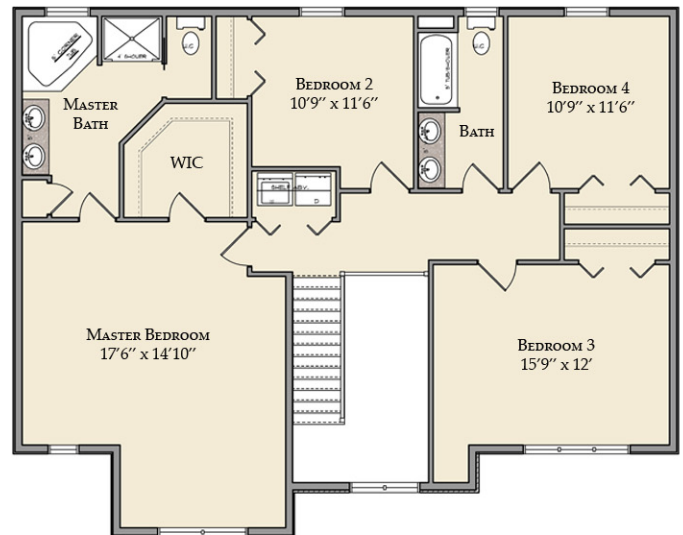

The Maplewood

www.goodyshomedesign.com

First Floor

Shown with Optional
Fireplace and Whirlpool

Second Floor

First Floor: 1117
 Second Floor: 1277
 Total Sq. Ft: 2394

ISM Construction