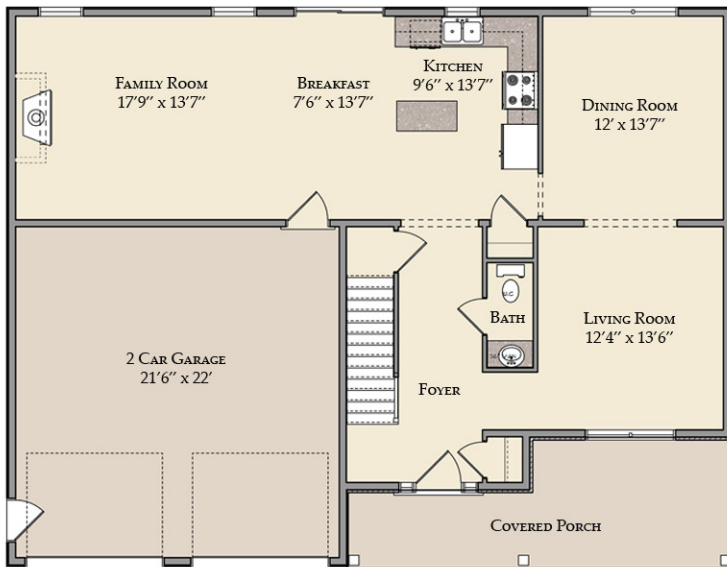

The Maplewood

www.goodyshomedesign.com

First Floor

Shown with Optional
Fireplace and Whirlpool

Second Floor

First Floor: 1117
 Second Floor: 1277
 Total Sq. Ft: 2394

ISM Construction