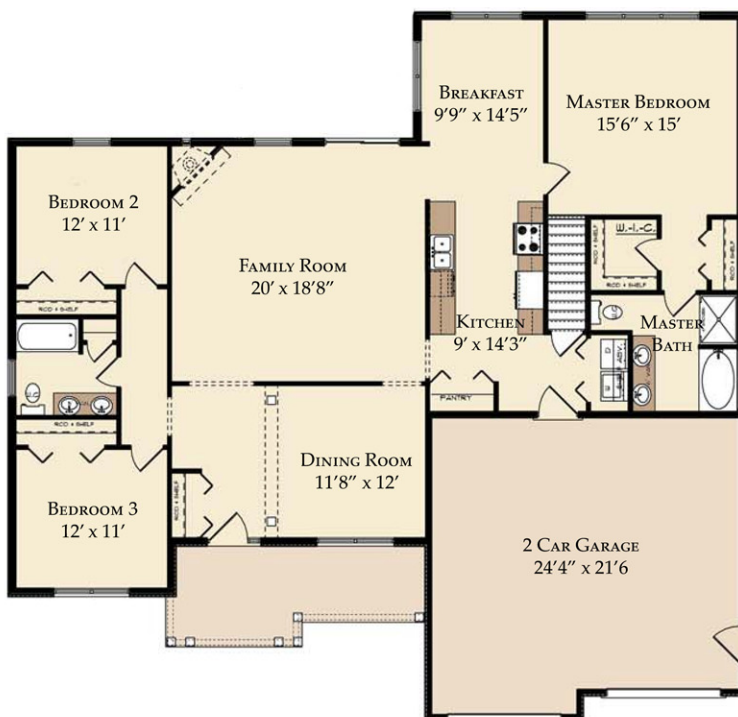

# The Linden

www.goodyshomedesign.com

## First Floor

Shown with Optional  
Fireplace and Whirlpool

First Floor: 1935

Total Sq. Ft: 1935

*ISM Construction*