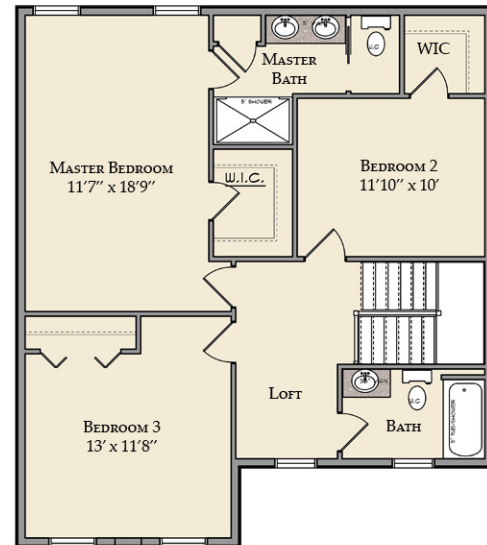

The Huckleberry

www.goodyshomedesign.com

First Floor

Shown with Optional
Fireplace

Second Floor

First Floor: 1018
 Second Floor: 952
 Total Sq. Ft: 1970

ISM Construction