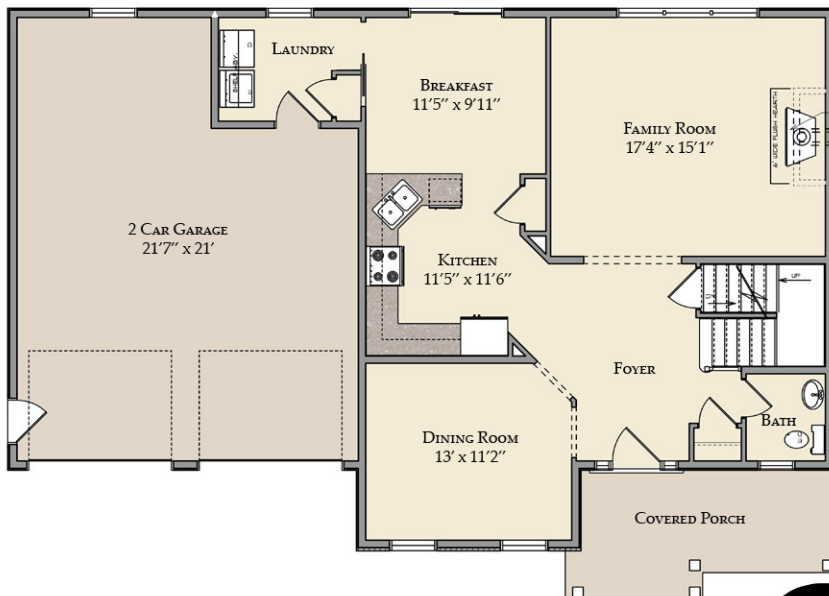

The Huckleberry

www.goodyshomedesign.com

First Floor

Shown with Optional
Fireplace

Second Floor

First Floor: 1018
 Second Floor: 952
 Total Sq. Ft: 1970

ISM Construction