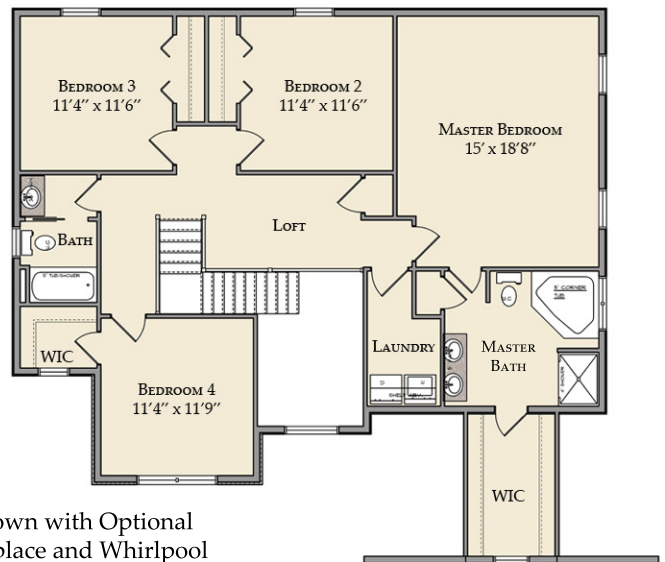

The Hemlock

www.goodyshomedesign.com

First Floor

Second Floor

Shown with Optional
Fireplace and Whirlpool

First Floor: 1110
 Second Floor: 1338
 Total Sq. Ft: 2448

ISM Construction