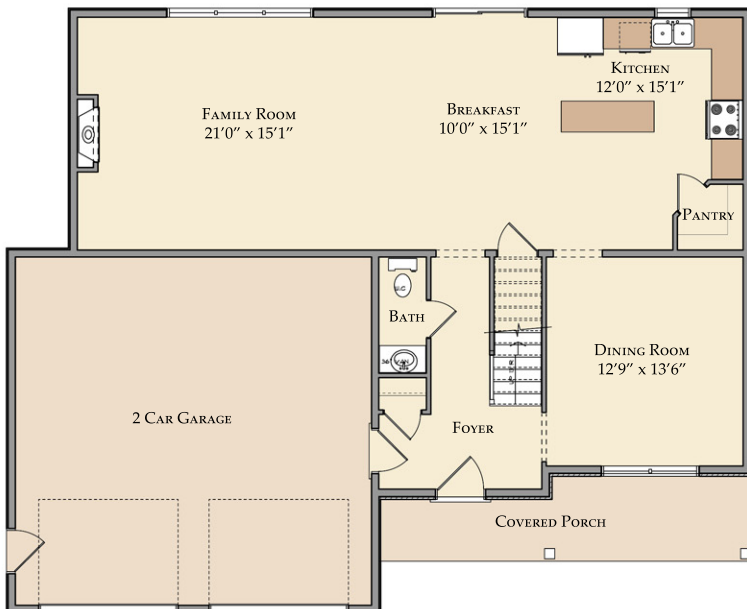

## First Floor

## Second Floor

Shown with Optional  
Fireplace and Whirlpool Tub

First Floor: 1064  
 Second Floor: 1427  
 Total Sq. Ft: 2491

*ISM Construction*