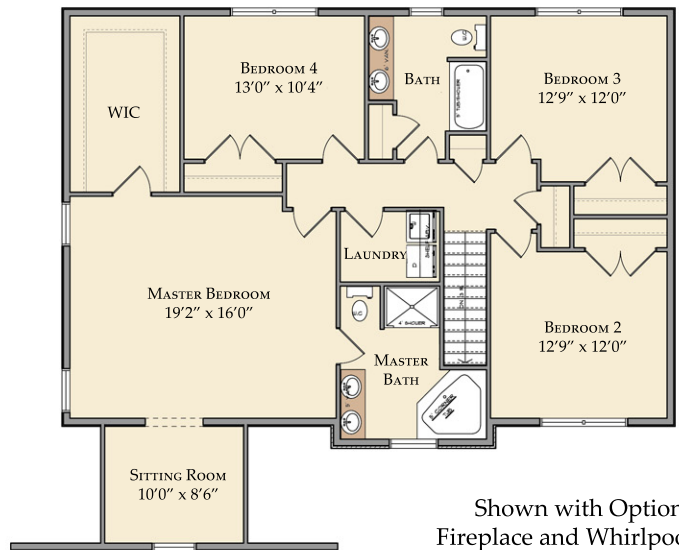

## First Floor

## Second Floor

Shown with Optional  
Fireplace and Whirlpool Tub

First Floor: 1064  
 Second Floor: 1427  
 Total Sq. Ft: 2491

*ISM Construction*