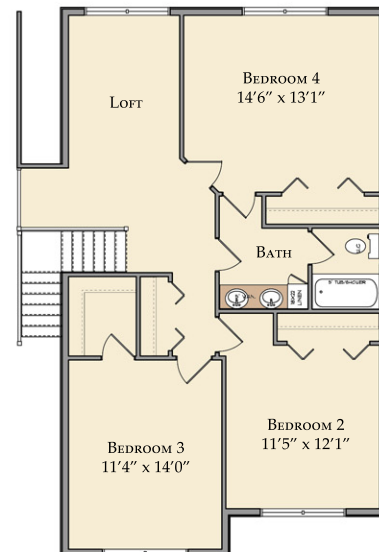

# The Country View II

www.goodyshomedesign.com

## First Floor

## Second Floor

First Floor: 1210  
 Second Floor: 947  
 Total Sq. Ft: 2157

*ISM Construction*