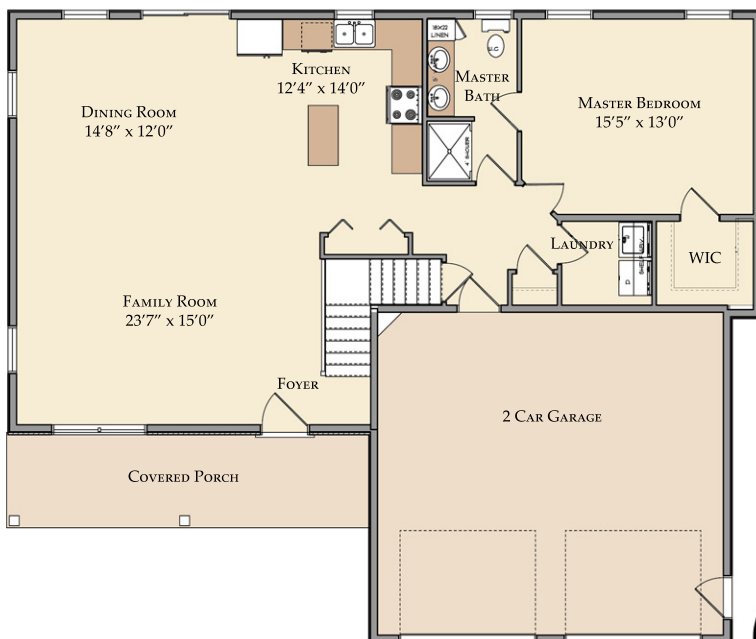

# The Country View II

www.goodyshomedesign.com

## First Floor

## Second Floor

First Floor: 1210  
 Second Floor: 947  
 Total Sq. Ft: 2157

*ISM Construction*