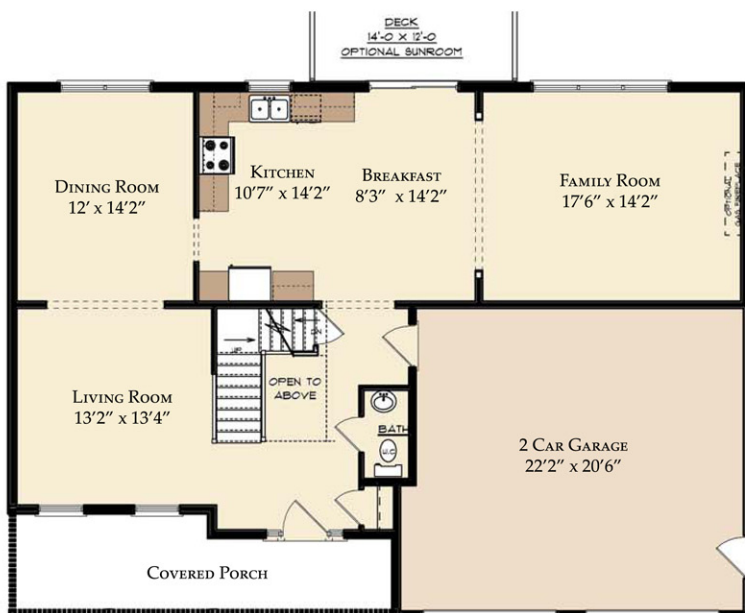

The Cedar Crest

www.goodshomedesign.com

First Floor

Shown with Optional
Fireplace and Whirlpool

Second Floor

First Floor: 1120
Second Floor: 1470
Total Sq. Ft: 2590

ISM Construction