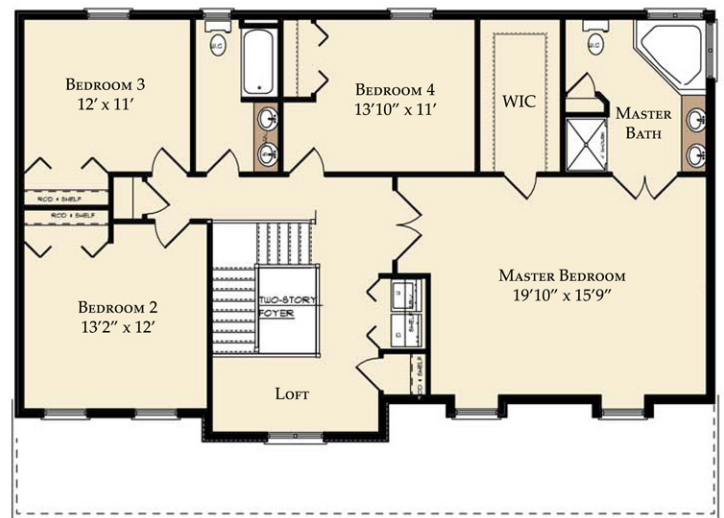

The Cedar Crest

www.goodshomedesign.com

First Floor

Shown with Optional
Fireplace and Whirlpool

Second Floor

First Floor: 1120
Second Floor: 1470
Total Sq. Ft: 2590

ISM Construction